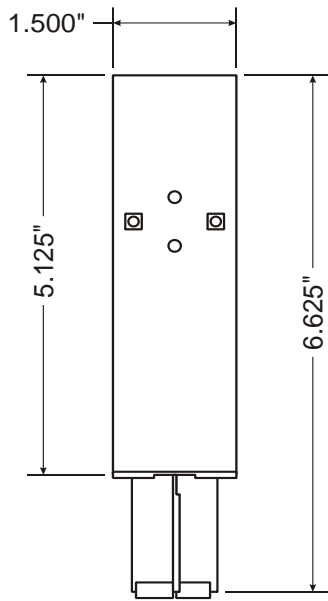

Zaleski Model #13 Snow-Guard (Freedom Gray)

\$14.75ea

MATERIAL: Our model No.-13 Snow-Guard is manufactured using Freedom Gray copper coated with 50% tin and 50% zinc using .020 thickness double thick. Result is .020 x 2 = .040