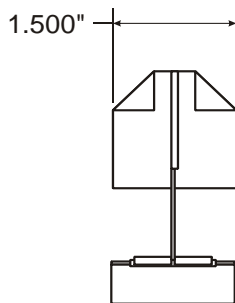

Zaleski Model #13 Snow-Guard (Freedom Gray)

\$14.75ea

MATERIAL: Our model No.-13 Snow-Guard is manufactured using Freedom Gray copper coated with 50% tin and 50% zinc using .020 thickness double thick. Result is .020 x 2 = .040