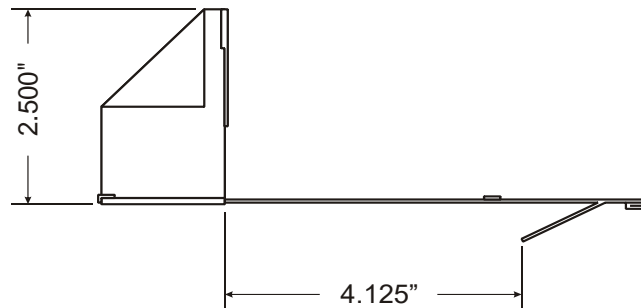

MATERIAL: Our model No.-13 Snow-Guard is manufactured using Freedom Gray copper coated with 50% tin and 50% zinc using .020 thickness double thick. Result is .020 x 2 = .040

TYPE OF ROOF: Slate, Asphalt, Wood-Shingle, Tile

FASTENING: An integral engagement feature of the Snow-Guard hooks over the head edge of slate or tile without nailing. Snow-Guards on asphalt and wood shingles require nailing.