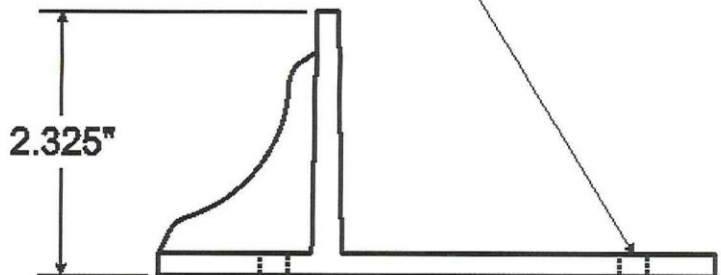

Zaleski Model #11-A Snow-Guard (Aluminum)

\$6.55 ea.

Can be painted in color a minimum of 100 pieces, \$2 extra each piece.

One time \$100 Color Match Fee

Ø 0.25" (typ. 3 places)

MATERIAL: Our model No. 11-A Snow-Guard is manufactured using #319 aluminum for casting. Tensile strength 17,000 pounds per square inch. We offer a baked on painted finish to match your color sample.