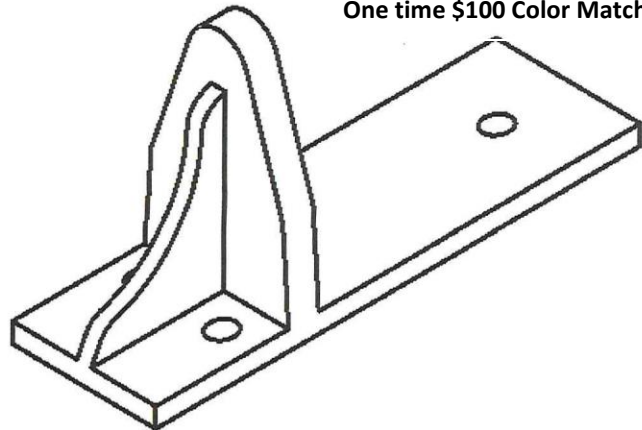

Zaleski Model #11-A Snow-Guard (Aluminum)

\$6.55 ea.

Can be painted in color a minimum of 100 pieces, \$2 extra each piece.

One time \$100 Color Match Fee

Ø 0.25" (typ. 3 places)

MATERIAL: Our model No. 11-A Snow-Guard is manufactured using #319 aluminum for casting. Tensile strength 17,000 pounds per square inch. We offer a baked on painted finish to match your color sample.