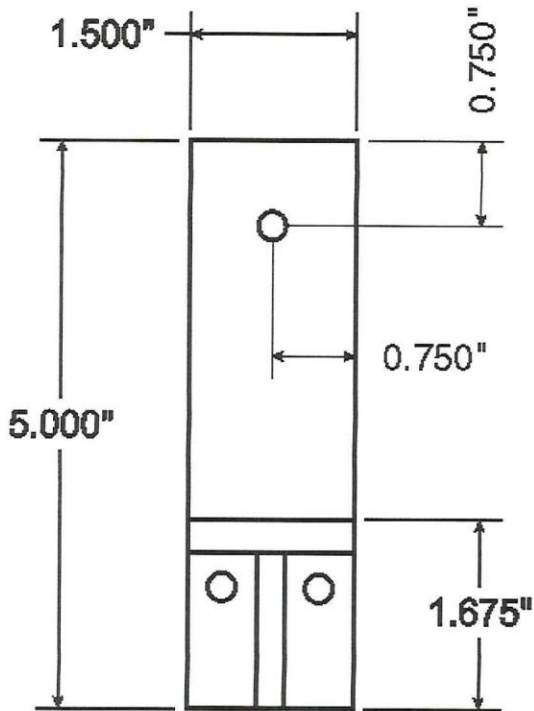

Zaleski Model #11-A Snow-Guard (Aluminum)

\$6.55 ea.

Can be painted in color a minimum of 100 pieces, \$2 extra each piece.

One time \$100 Color Match Fee

Ø 0.25" (typ. 3 places)

MATERIAL: Our model No. 11-A Snow-Guard is manufactured using #319 aluminum for casting. Tensile strength 17,000 pounds per square inch. We offer a baked on painted finish to match your color sample.