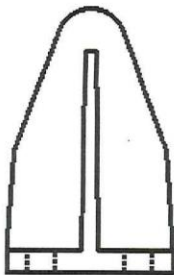

Snow Guard samples sent promptly upon request

ZALESKI SNOW-GUARDS FOR ROOFS, INC.
Manufacturers of Snow-Guards Since 1950
100 Production Court New Britain, CT 06051
telephone 860-225-1614 fax 860-225-1060
e-mail info@snowguards.com
www.snowguards.com

Zaleski Model #11-A Snow-Guard (Aluminum)

\$6.55 ea.

Can be painted in color a minimum of 100 pieces, \$2 extra each piece.

One time \$100 Color Match Fee

Ø 0.25" (typ. 3 places)

MATERIAL: Our model No. 11-A Snow-Guard is manufactured using #319 aluminum for casting. Tensile strength 17,000 pounds per square inch. We offer a baked on painted finish to match your color sample.